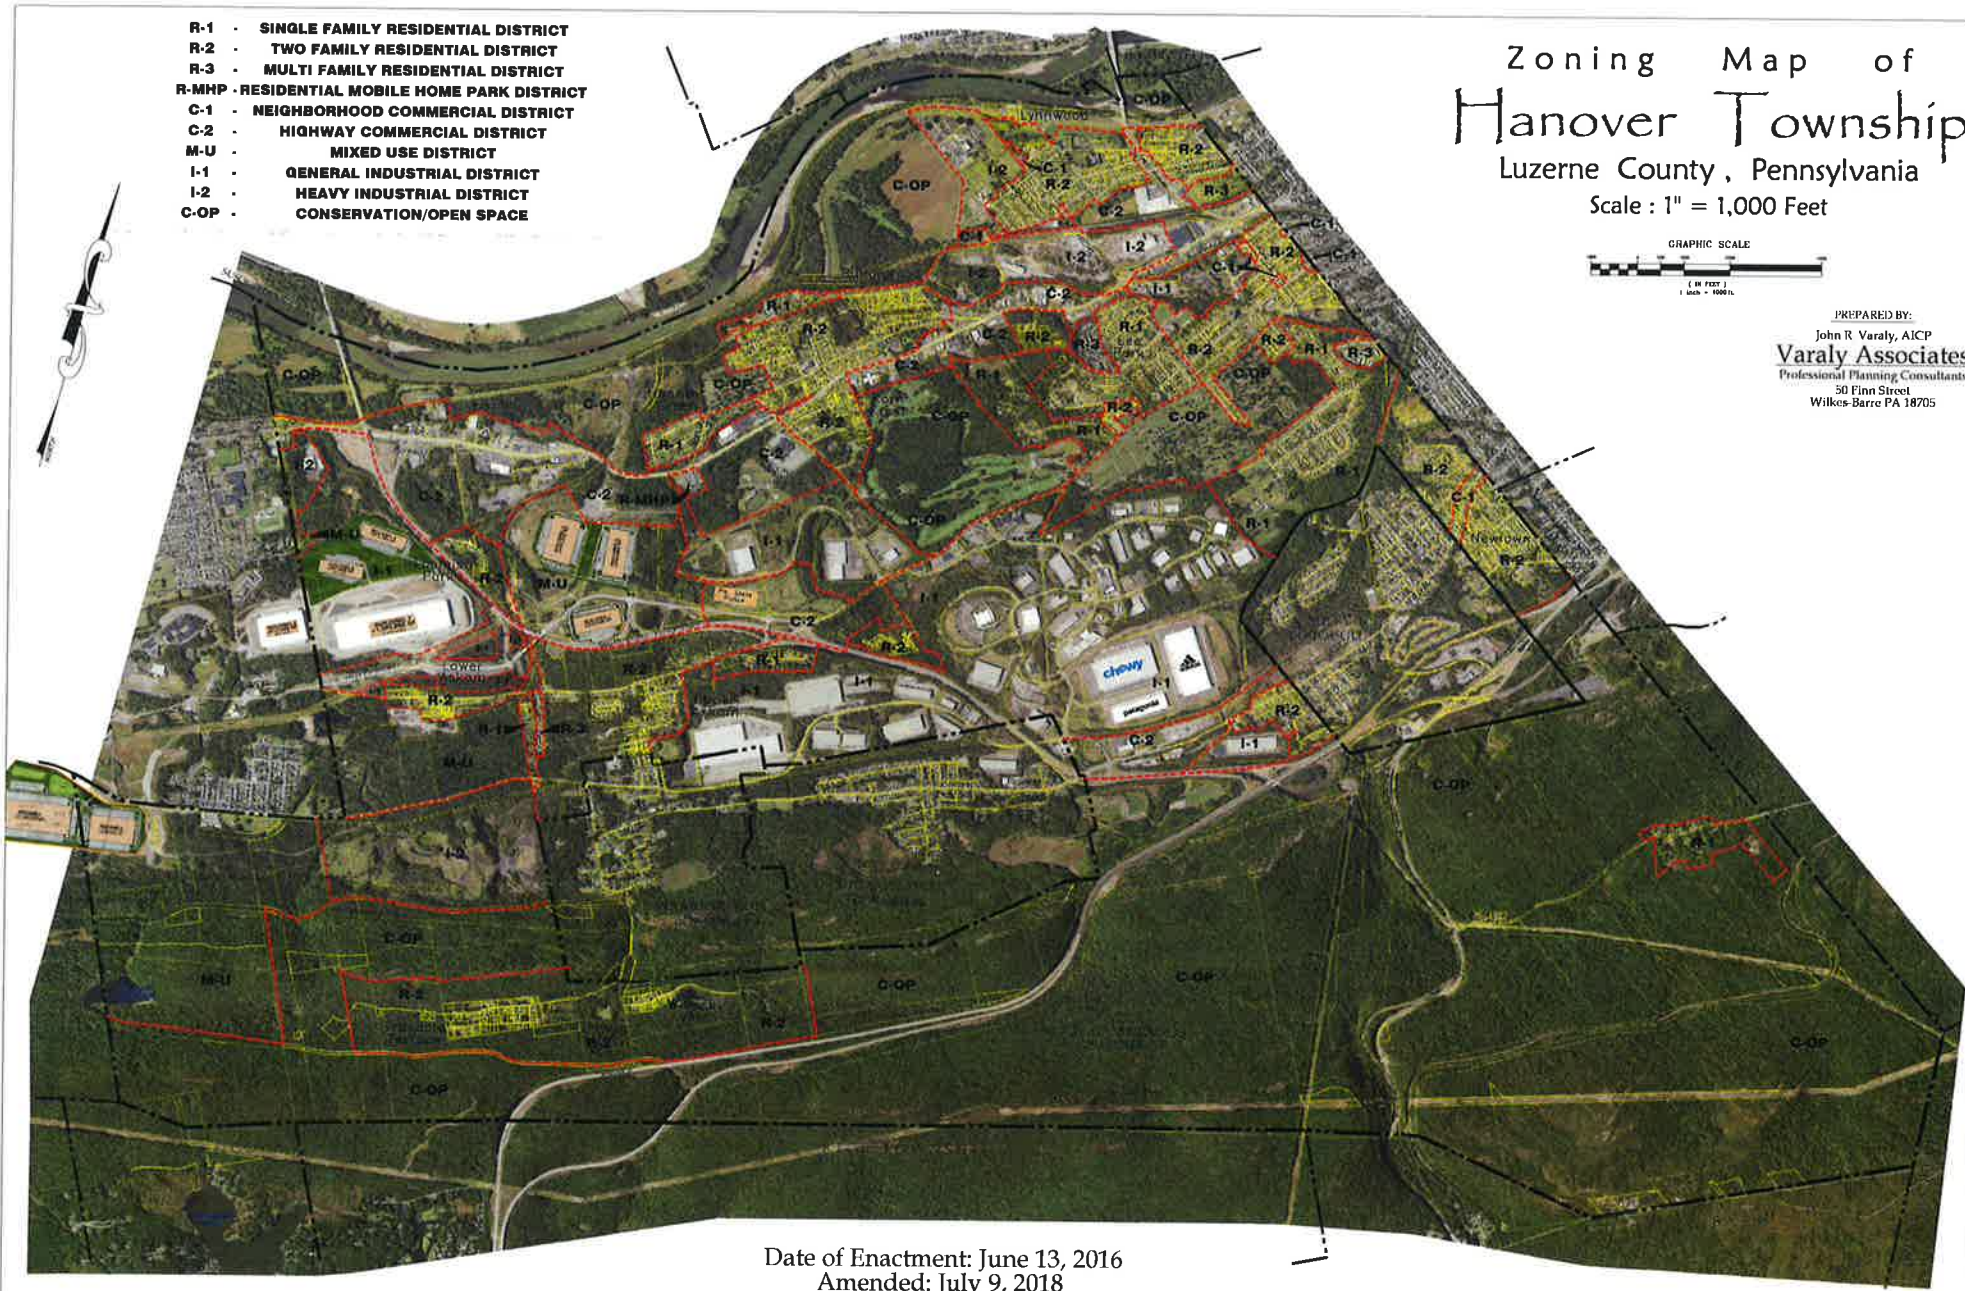

- R-1 · SINGLE FAMILY RESIDENTIAL DISTRICT
- R-2 · TWO FAMILY RESIDENTIAL DISTRICT
- R-3 · MULTI FAMILY RESIDENTIAL DISTRICT
- R-MHP · RESIDENTIAL MOBILE HOME PARK DISTRICT
- C-1 · NEIGHBORHOOD COMMERCIAL DISTRICT
- C-2 · HIGHWAY COMMERCIAL DISTRICT
- M-U · MIXED USE DISTRICT
- I-1 · GENERAL INDUSTRIAL DISTRICT
- I-2 · HEAVY INDUSTRIAL DISTRICT
- C-OP · CONSERVATION/OPEN SPACE

Zoning Map of Hanover Township

Luzerne County, Pennsylvania
Scale : 1" = 1,000 Feet

PREPARED BY:
John R Varaly, AICP
Varaly Associates
Professional Planning Consultants
30 Finn Street
Wilkes-Barre PA 18705

Date of Enactment: June 13, 2016
Amended: July 9, 2018
Amended: November 10, 2021